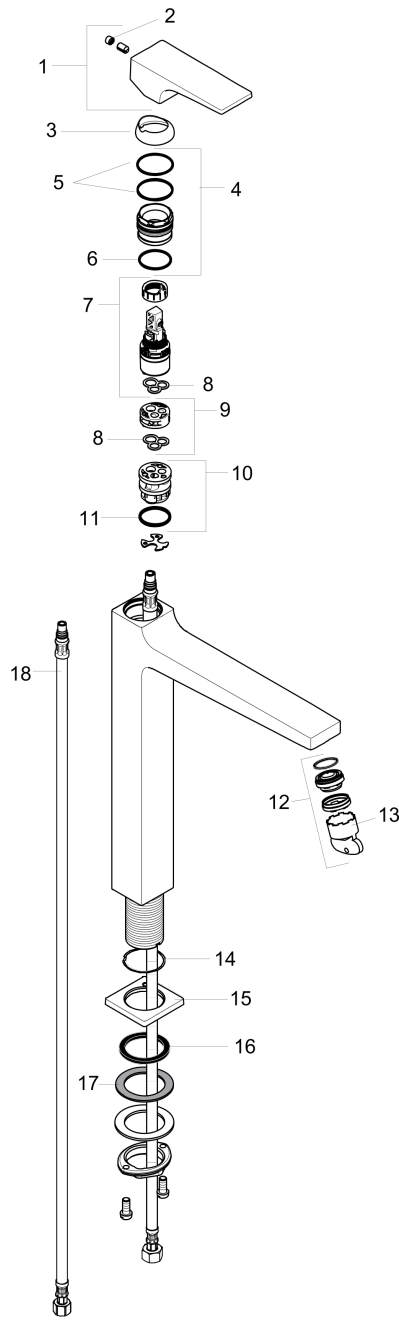

Metropol
Single-Hole Faucet 260 with Lever Handle, 1.2 GPM
 Finish: **chrome** Part no. : **32513001**

Description

Features

- Handle variant: Lever
- Spray modes: aerated spray
- Max. flow: 1.2 GPM (4.5 L/Min)
- Ceramic cartridge

Item details

List Price \$ 706.00

Technology

Compliance / Sustainability

Product image

Scale drawing

Metropol
Single-Hole Faucet 260 with Lever Handle, 1.2 GPM
 Finish: **chrome** Part no. : **32513001**

Exploded drawing

Year of production: >01/18

Metropol
Single-Hole Faucet 260 with Lever Handle, 1.2 GPM
 Finish: **chrome** Part no. : **32513001**

Spare parts list

Year of production: >01/18

Pos.	Description	Part no.	Price	PU
1	handle	92995000	-	1
2	screw cover	95704000	-	1
3	flange	92625000	-	1
4	nut	92689000	-	1
5	O-ring 27x1,5	92527000	-	1
6	O-ring 25x1,5	98146000	-	1
7	cartridge, assy	95973001	-	1
8	seal	98865000	-	1
9	adapter for cartridge	92628000	-	1
10	adapter for cartridge	98866000	-	1
11	O-ring 23x2	98398000	-	1
12	aerator M22x1	93098000	-	1
13	service tool	95661000	-	1
14	O-ring 32x1,5	92936000	-	1
15	escutcheon	93048000	-	1
16	flat seal	98749000	-	1
17	lever collar	97548000	-	1
18	connection hose 35½" M8x0,75 3/8"	96316001	-	1
a	O-ring 7x1,5	98422000	-	1