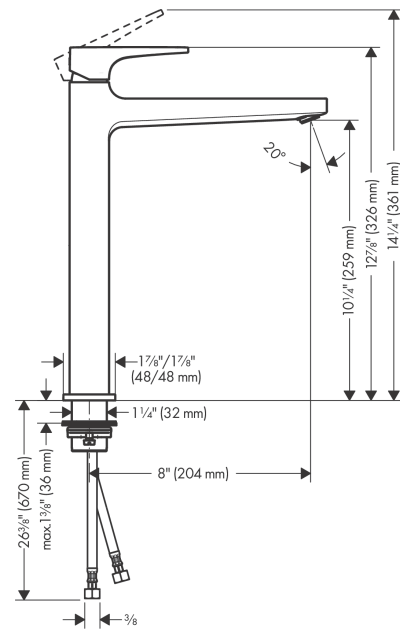

Metropol
Single-Hole Faucet 260 with Lever Handle, 1.2 GPM
 Finish: **chrome** Part no. : **32513001**

Description

Features

- Handle variant: Lever
- Spray modes: aerated spray
- Max. flow: 1.2 GPM (4.5 L/Min)
- Ceramic cartridge

Item details

List Price \$ 706.00

Technology

Compliance / Sustainability

Product image

Scale drawing

Metropol
Single-Hole Faucet 260 with Lever Handle, 1.2 GPM
 Finish: **chrome** Part no. : **32513001**

Exploded drawing

Year of production: >01/18

Metropol
Single-Hole Faucet 260 with Lever Handle, 1.2 GPM
 Finish: **chrome** Part no. : **32513001**

Spare parts list

Year of production: >01/18

Pos.	Description	Part no.	Price	PU
1	handle	92995000	-	1
2	screw cover	95704000	-	1
3	flange	92625000	-	1
4	nut	92689000	-	1
5	O-ring 27x1,5	92527000	-	1
6	O-ring 25x1,5	98146000	-	1
7	cartridge, assy	95973001	-	1
8	seal	98865000	-	1
9	adapter for cartridge	92628000	-	1
10	adapter for cartridge	98866000	-	1
11	O-ring 23x2	98398000	-	1
12	aerator M22x1	93098000	-	1
13	service tool	95661000	-	1
14	O-ring 32x1,5	92936000	-	1
15	escutcheon	93048000	-	1
16	flat seal	98749000	-	1
17	lever collar	97548000	-	1
18	connection hose 35½" M8x0,75 3/8"	96316001	-	1
a	O-ring 7x1,5	98422000	-	1