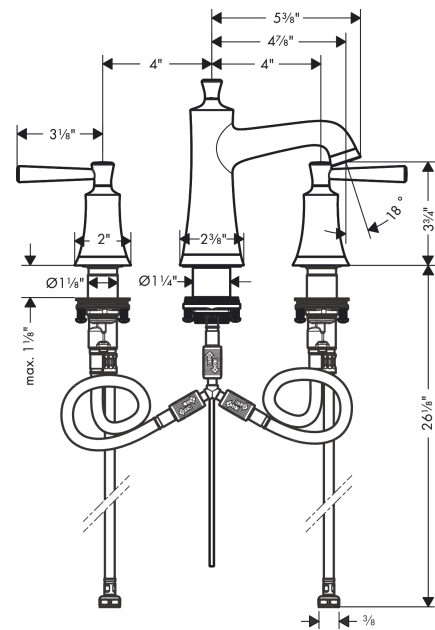

Joleena
Widespread Faucet 100 with Pop-Up Drain, 1.2 GPM
 Finish: polished nickel Part no. : 04774830

Description

Features

- Handle variant: Lever
- Spray modes: aerated spray
- Max. flow: 1.2 GPM (4.5 L/Min)
- Ceramic valves 90°
- Includes pop-up drain

Item details

List Price \$ 610.00

Technology

Compliance / Sustainability

Product image

Scale drawing

Joleena
Widespread Faucet 100 with Pop-Up Drain, 1.2 GPM
 Finish: **polished nickel** Part no. : **04774830**

Exploded drawing

Year of production: >01/20

Joleena

Widespread Faucet 100 with Pop-Up Drain, 1.2 GPM

Finish: **polished nickel** Part no. : **04774830**

Spare parts list

Year of production: >01/20

Pos.	Description	Part no.	Price	PU
1	spout cpl.	93555830	-	1
2	aerator M24x1 (4,5 l/min)	93531831	-	1
3	escutcheon	93530830	-	1
4	pop up rod	93554830	-	1
5	null	92913000	-	1
6	O-ring 8x1,75	97827000	-	1
7	null	92909000	-	1
8	lever collar	97548000	-	1
9	hose connection angel	92905000	-	1
10	handle	93553830	-	1
11	handle fixing set	98932000	-	1
12	shut off unit right closing	98817001	-	1
13	shut off unit left closing	95366001	-	1
14	null	92907000	-	1
15	connection hose 18½" M8x0,75 3/8"	96321001	-	1
16	null	92914000	-	1
a	pop up waste	88509830	-	1