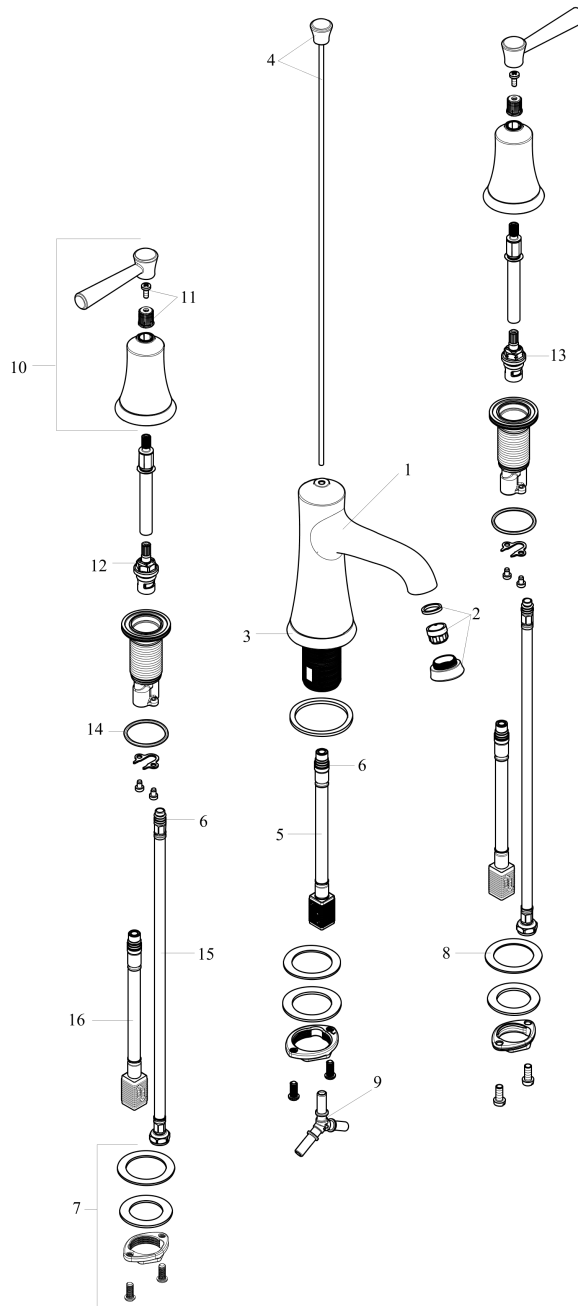

Joleena
Widespread Faucet 100 with Pop-Up Drain, 1.2 GPM
 Finish: polished nickel Part no. : 04774830

Description

Features

- Handle variant: Lever
- Spray modes: aerated spray
- Max. flow: 1.2 GPM (4.5 L/Min)
- Ceramic valves 90°
- Includes pop-up drain

Item details

List Price \$ 610.00

Technology

Compliance / Sustainability

Product image

Scale drawing

Joleena
Widespread Faucet 100 with Pop-Up Drain, 1.2 GPM
 Finish: **polished nickel** Part no. : **04774830**

Exploded drawing

Year of production: >01/20

Joleena

Widespread Faucet 100 with Pop-Up Drain, 1.2 GPM

Finish: **polished nickel** Part no. : **04774830**

Spare parts list

Year of production: >01/20

Pos.	Description	Part no.	Price	PU
1	spout cpl.	93555830	-	1
2	aerator M24x1 (4,5 l/min)	93531831	-	1
3	escutcheon	93530830	-	1
4	pop up rod	93554830	-	1
5	null	92913000	-	1
6	O-ring 8x1,75	97827000	-	1
7	null	92909000	-	1
8	lever collar	97548000	-	1
9	hose connection angel	92905000	-	1
10	handle	93553830	-	1
11	handle fixing set	98932000	-	1
12	shut off unit right closing	98817001	-	1
13	shut off unit left closing	95366001	-	1
14	null	92907000	-	1
15	connection hose 18½" M8x0,75 3/8"	96321001	-	1
16	null	92914000	-	1
a	pop up waste	88509830	-	1